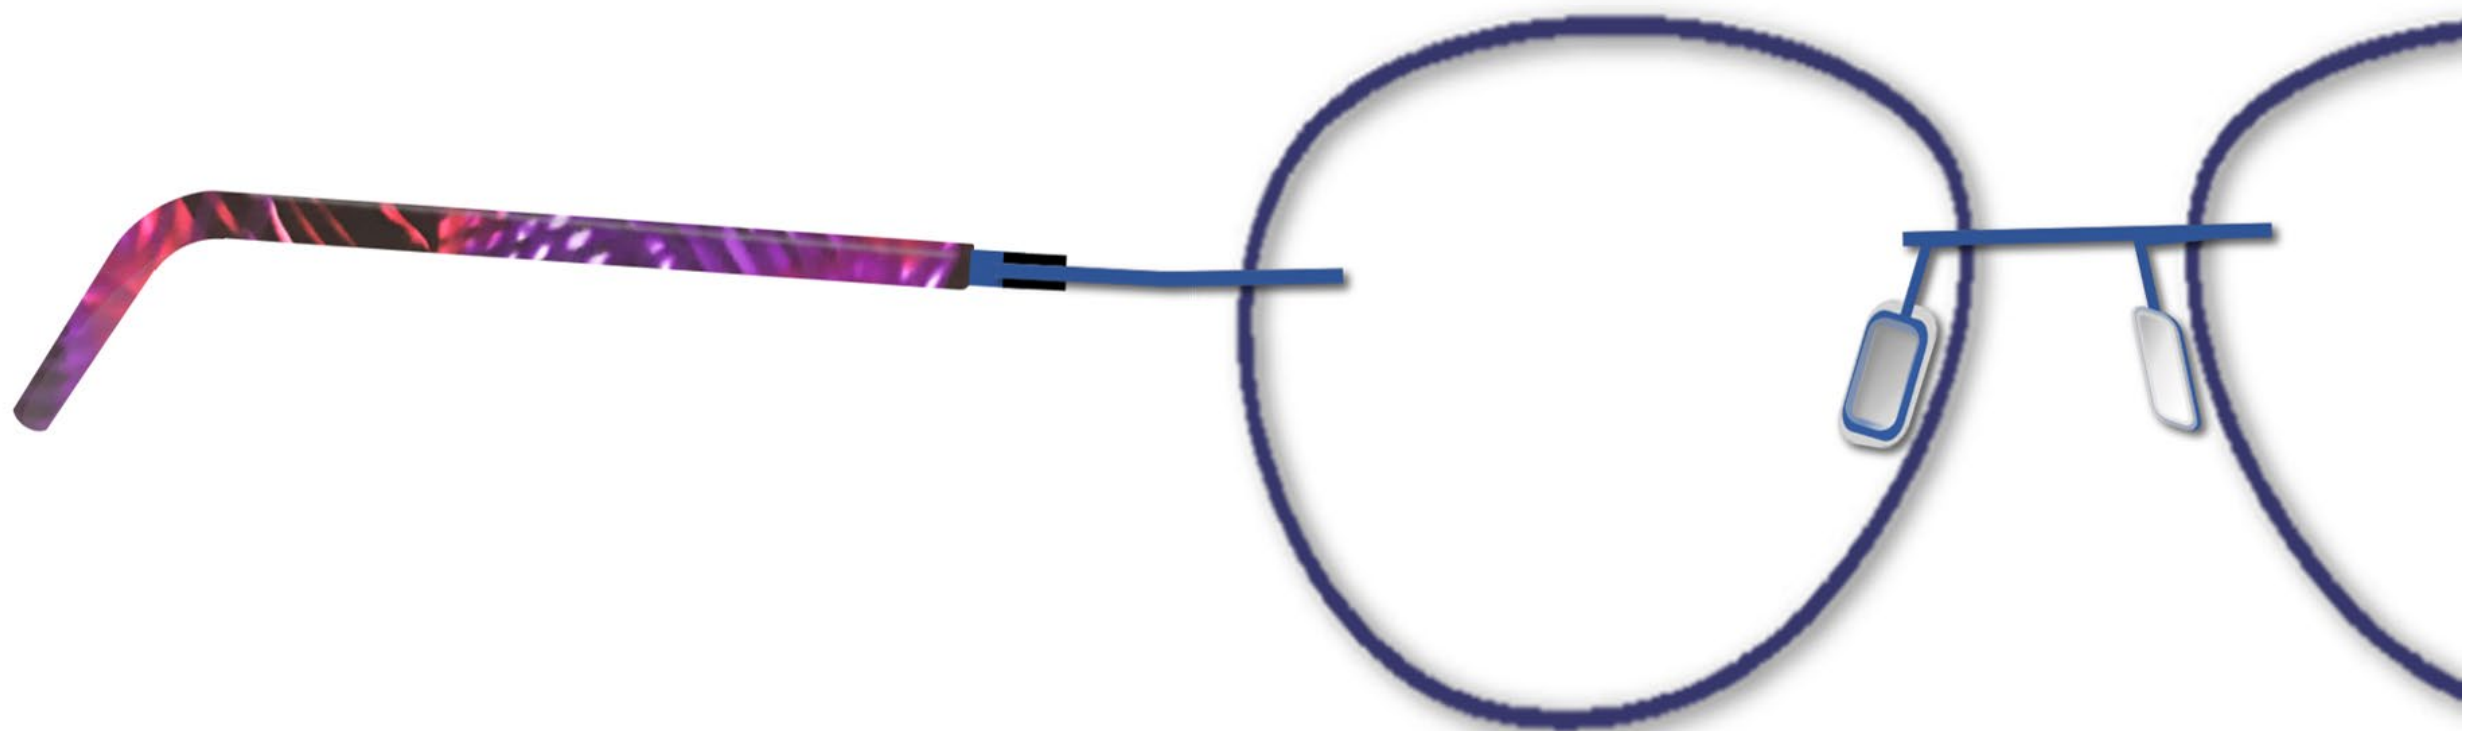

BétaTitane

BétaGomme

◀ BétaAcétate ▶

LABO*

Rainage

Face

Acétate

Marine

D – Bleu

8102