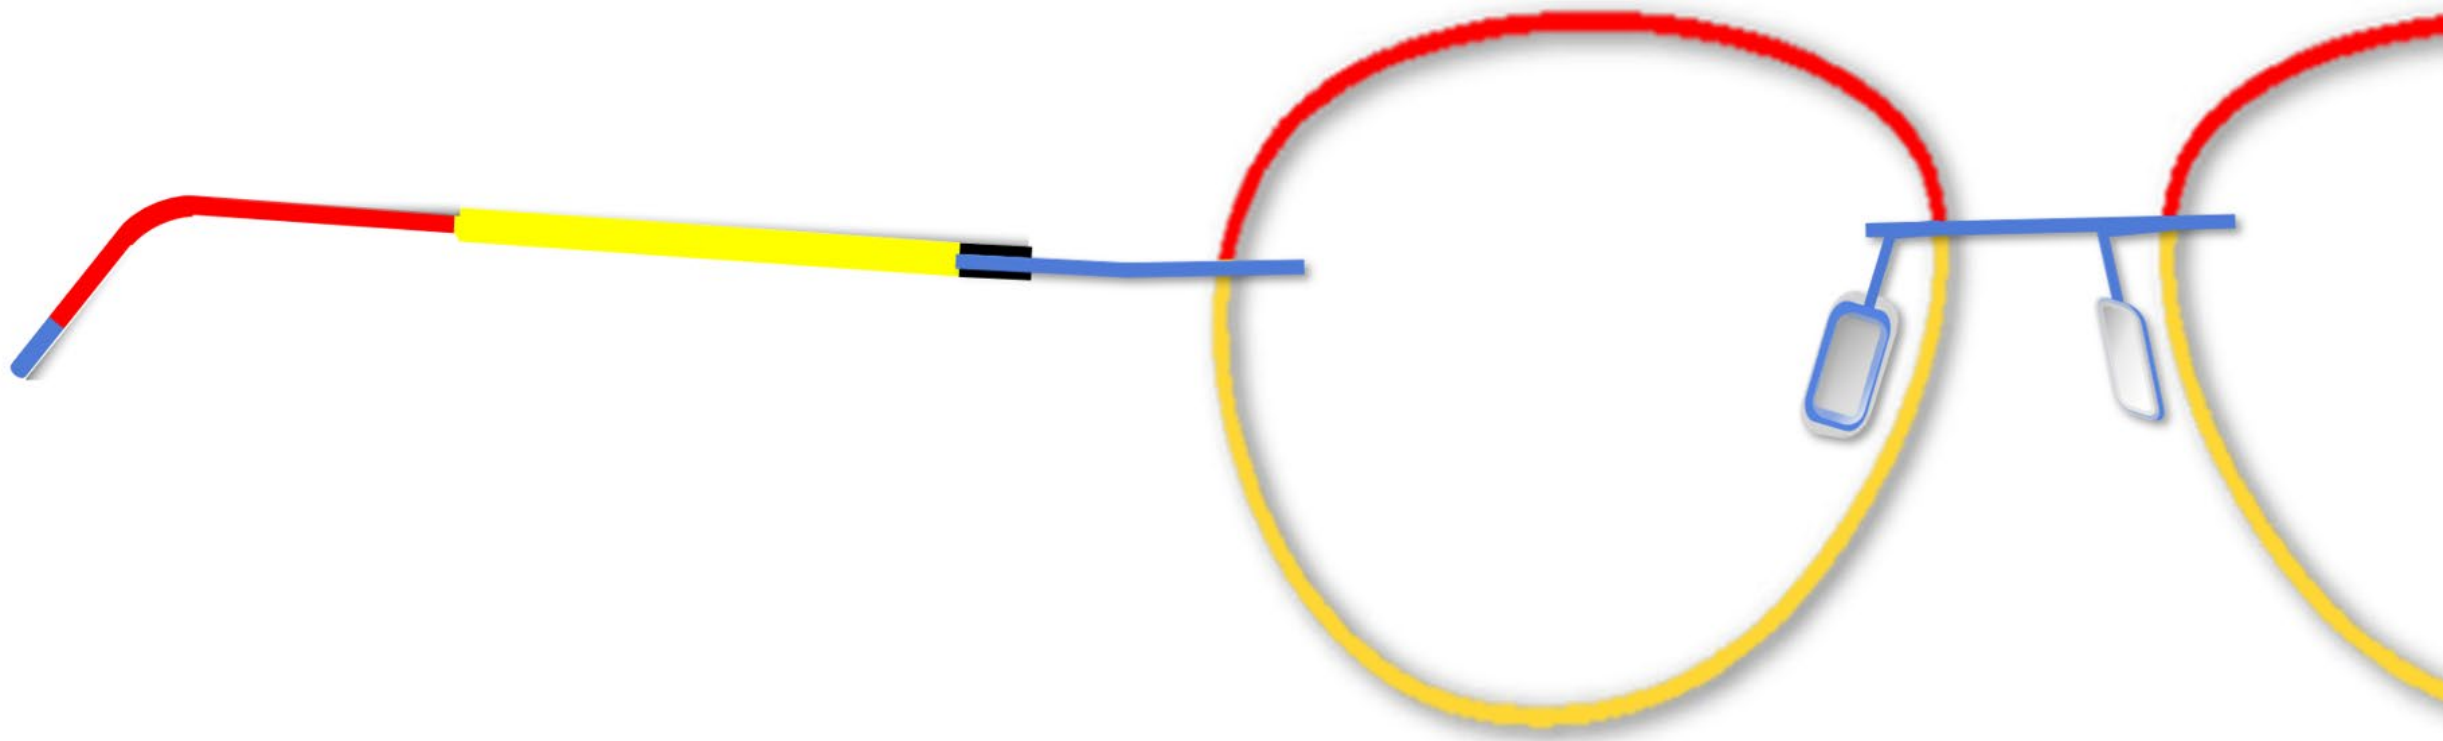

BétaTitane

BétaGomme

BétAcétate

BRIO*

Rainage

Face

Gomme

Manchon

Duo Rouge/Jaune

L – Bleu roi

Jaune

Rouge