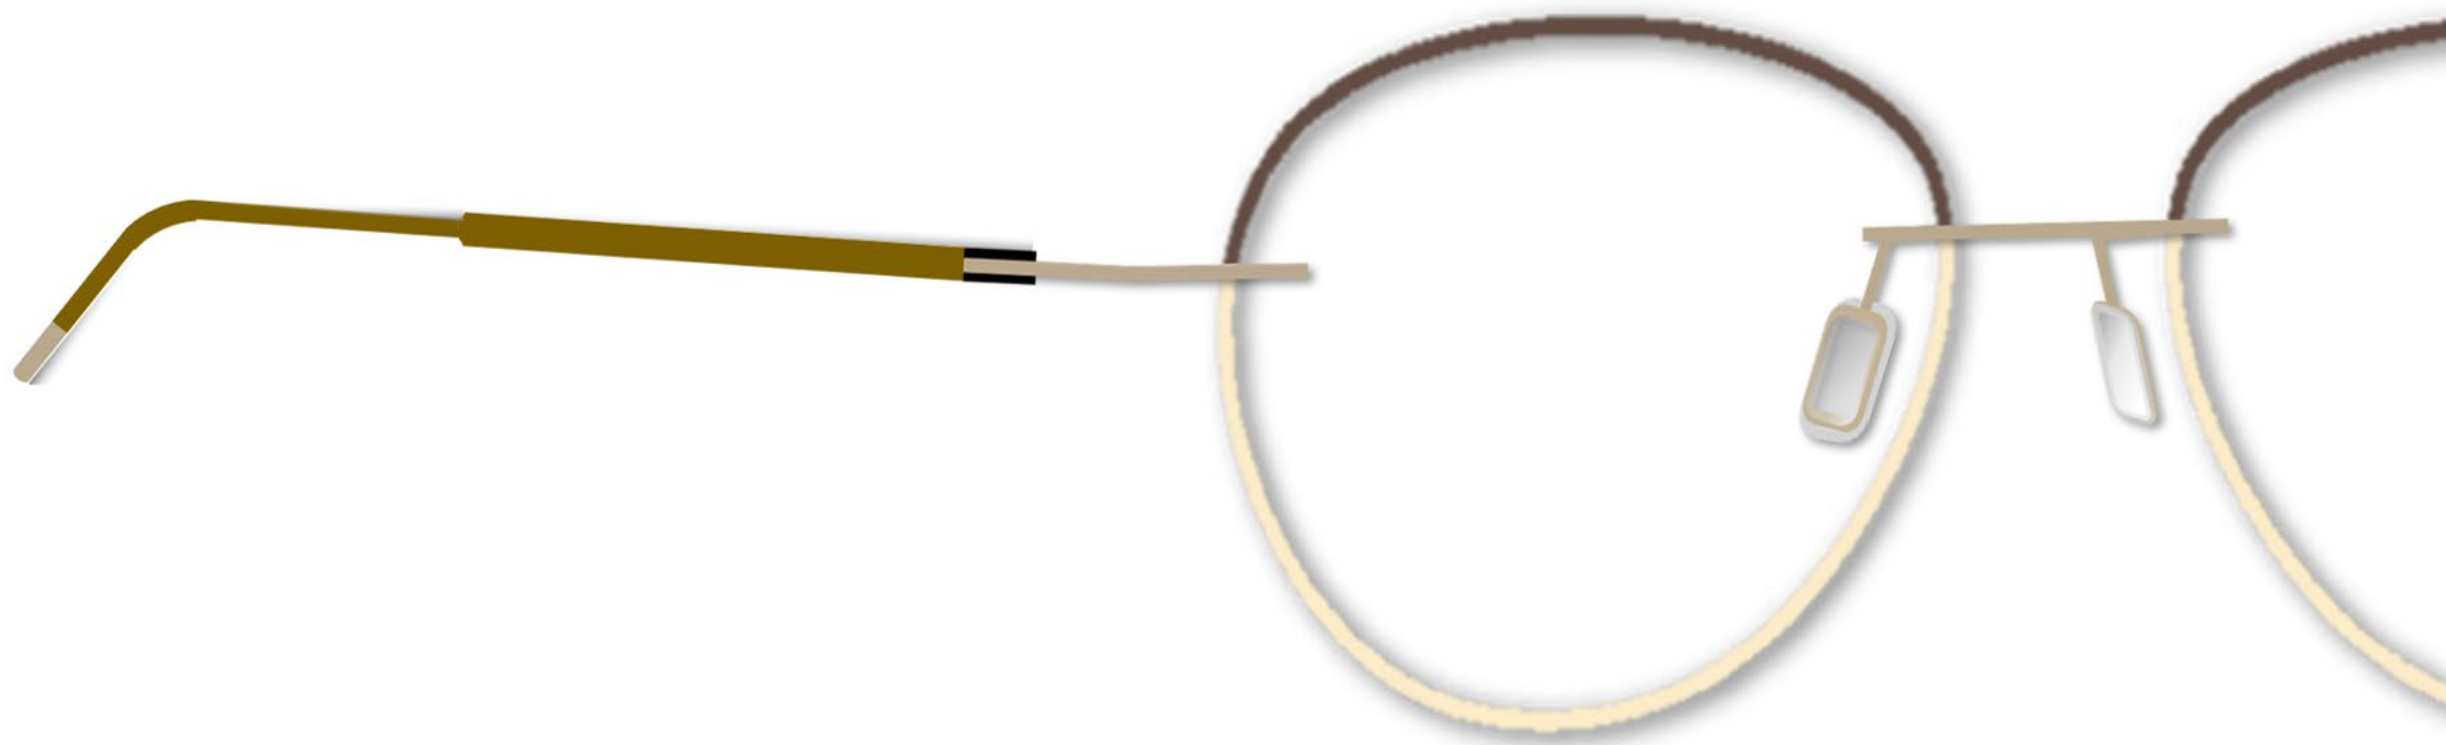

BétaTitane

BétaGomme

BétAcétate

AXEL*

Rainage

Face

Gomme

Manchon

Duo Marron/Beige

B - Bronze

Marron

Marron